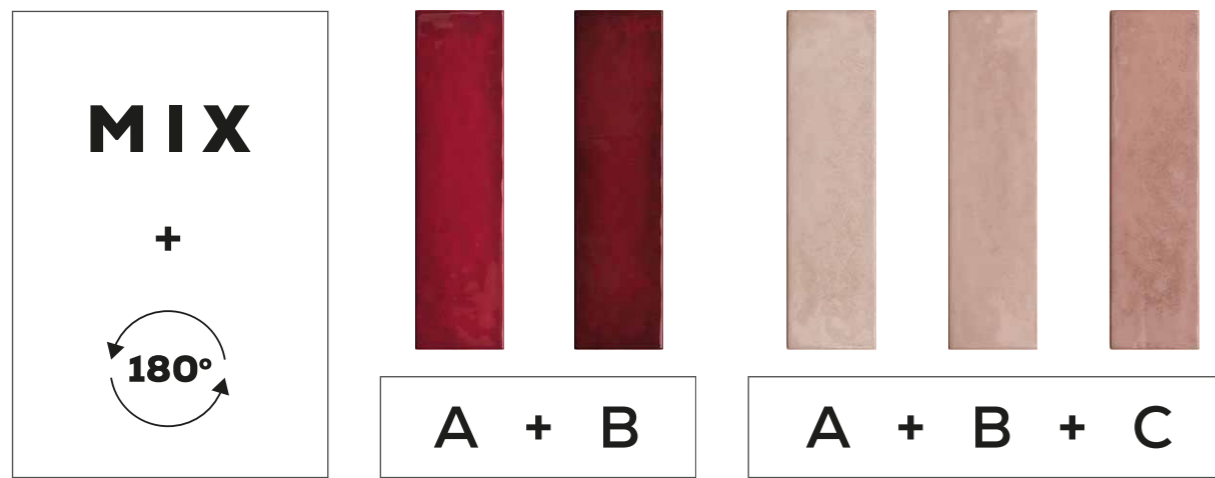

MASOVIA WALL TILES INSTALLATION INSTRUCTION

DEAR CUSTOMER.

Thank you for choosing Tubqdzin Group products. For best finishing results with the MASOVIA collection, please refer to the tile installation instructions.

Design diversity of Masovia.

- 9 colours + white and black.
- Each colour consists of 2 or 3 tints of a particular colour.
- Each colour tint has 13 different graphics.
- 3 textures.

The correct visual effect on the wall will be guaranteed by applying a few simple steps:

1. Purchase all AB or ABC tints within the colour in question.
2. Balance in the arrangement. Mix the AB or ABC tints of the colour in question. Avoid arranging them in a regular pattern.
3. Pay attention to the tile texture. Rotate the tiles to bring out as much structure as possible. Do not place the same textures next to each other.