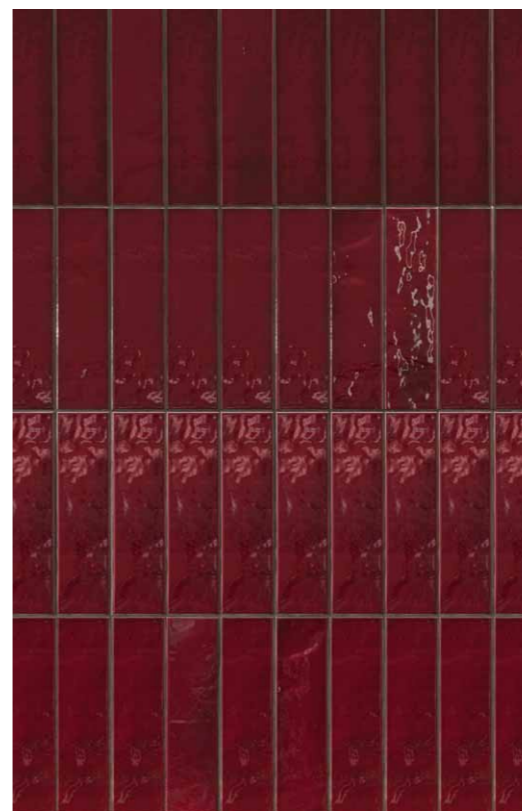

MASOVIA WALL TILES INSTALLATION INSTRUCTION

DEAR CUSTOMER.

Thank you for choosing Tubqdzin Group products. For best finishing results with the MASOVIA collection, please refer to the tile installation instructions.

Design diversity of Masovia.

- 9 colours + white and black.
- Each colour consists of 2 or 3 tints of a particular colour.
- Each colour tint has 13 different graphics.
- 3 textures.

The correct visual effect on the wall will be guaranteed by applying a few simple steps:

1. Purchase all AB or ABC tints within the colour in question.
2. Balance in the arrangement. Mix the AB or ABC tints of the colour in question. Avoid arranging them in a regular pattern.
3. Pay attention to the tile texture. Rotate the tiles to bring out as much structure as possible. Do not place the same textures next to each other.